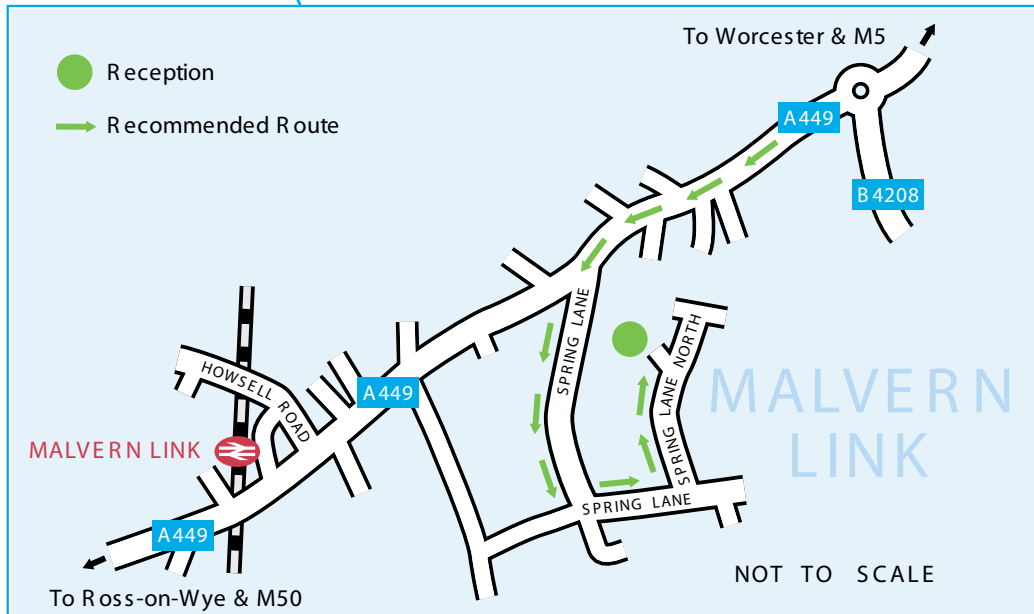

How to find Microbial Developments Ltd.

DETAIL OF AREA

BY CAR

Microbial Developments Limited (MDL) is ideally situated for access from the M5, M50, M40 and M42. Malvern is 45 miles southwest of Birmingham and 68 miles north of Bristol. Worcester is situated 9 miles from Malvern Link.

Leave the M5 motorway at Junction 7 Worcester south exit and head towards Worcester. then follow the A449 signposted Malvern for 9 miles to Malvern Link.

When you reach the Texaco Petrol Station on the left at traffic lights, turn left into Spring Lane. Follow this road and take the first left into Spring Lane North where you will find MDL.

BY TRAIN

Malvern Link (1 mile) and Great Malvern (2 miles), stations are situated on the Intercity Rail Network and have regular services to Worcester and Paddington, London.

BY AIR

MDL is only 45 miles from Birmingham International Airport, follow M42 south west then M5 South.