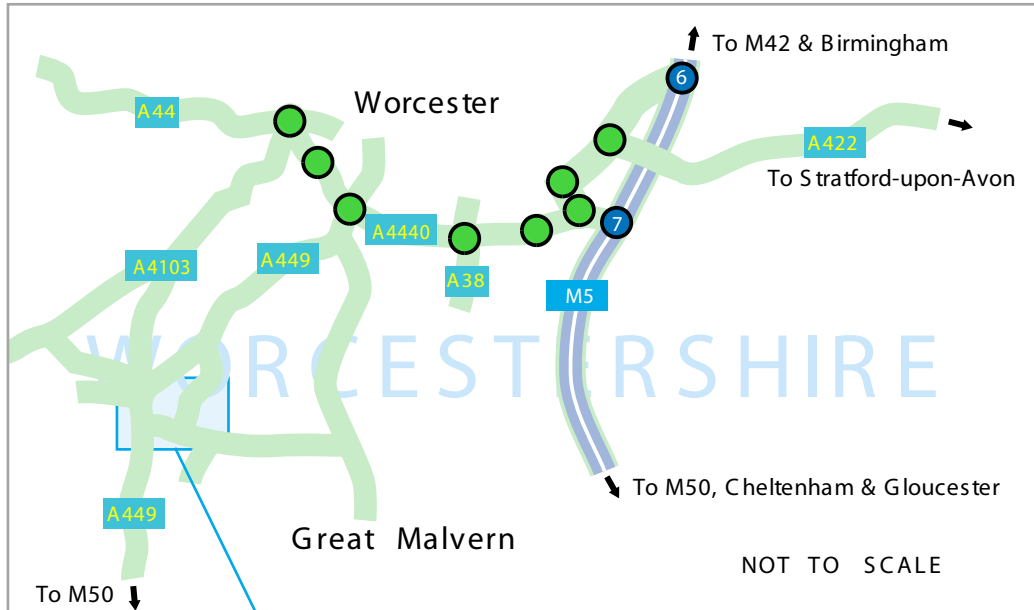

How to find Microbial Developments Ltd.

DETAIL OF AREA

BY CAR

Microbial Developments Limited (MDL) is ideally situated for access from the M5, M50, M40 and M42. Malvern is 45 miles southwest of Birmingham and 68 miles north of Bristol. Worcester is situated 9 miles from Malvern Link.

Leave the M5 motorway at Junction 7 Worcester south exit and head towards Worcester. then follow the A449 signposted Malvern for 9 miles to Malvern Link.

When you reach the Texaco Petrol Station on the left at traffic lights, turn left into Spring Lane. Follow this road and take the first left into Spring Lane North where you will find MDL.

BY TRAIN

Malvern Link (1 mile) and Great Malvern (2 miles), stations are situated on the Intercity Rail Network and have regular services to Worcester and Paddington, London.

BY AIR

MDL is only 45 miles from Birmingham International Airport, follow M42 south west then M5 South.