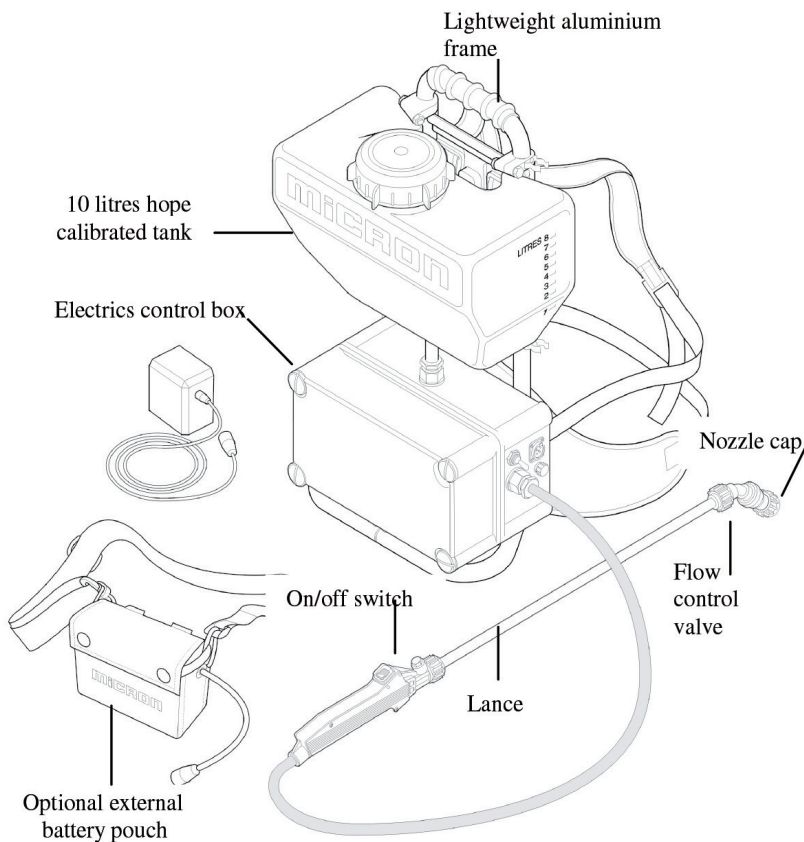

## METERED DOSE SPRAY APPLICATOR

The **Aviguard Autosprayer** is a high quality metered dose professional spray applicator.

The sprayer is electrically operated from a small rechargeable 12v DC battery with an electronically controlled pump delivering a precise and repeatable metered volume of spray liquid. This allows the professional user to apply Aviguard accurately and effortlessly to a large number of birds.

The **Aviguard Autosprayer** is supplied with a 10 litres backpack, with a large filling aperture and filter, supported on an ergonomically designed lightweight aluminium back frame. It has a metal lance and integral thumb switch. The sprayer is supplied with a battery re-charger.

The battery, electronic controller and pump are housed in a tough hermetically sealed GRP case for superior durability. The combination of nozzle tip and pressure control flow valve allows the user to set a measured and repeatable spray volume.

### SPECIFICATION

Weight .....	8 Kg (empty)
Voltage .....	12V DC
Power Requirement .....	1.5amps 18 Watts
Pump .....	12V DC diaphragm pump
Total Capacity .....	10 Litres
Controls .....	Electric 3 positions: off/intermittent/continuous
Flow .....	Control flow valve (1.5bar, 20psi)
Nozzle .....	Choice of 3 Flat Fan nozzles
Droplet Size .....	Coarse Spray